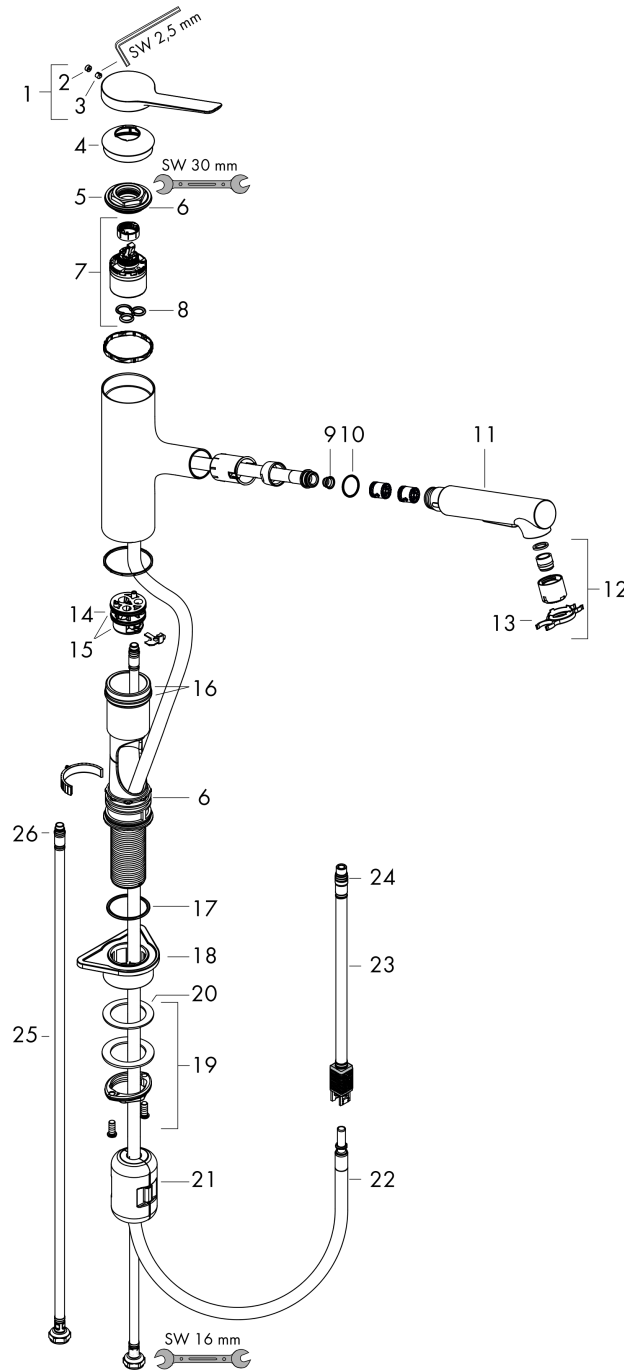

Zesis

Kitchen Faucet, 2-Spray Pull-Out, 1.75GPM

Finishes : **matte black** Part no. : **74800671**

Description

Features

- Projection: 140 mm
- Swivel range 150°
- Aerated spray, Needle spray
- Toggle spray diverter
- Deck mounted
- Flow: 1.75 GPM (6.6 L/Min)
- Ceramic cartridge
- 3/8" connections
- Integrated double backflow prevention
- Extension length Up to 30" (50cm)
- Single lever kitchen mixer, Connection hoses, Fastening set, Assembly instructions

Item details

List Price \$ 552.00

Technology

Design awards

Compliance

Product image

Scale drawing

Zesis
Kitchen Faucet, 2-Spray Pull-Out, 1.75GPM
 Finishes : **matte black** Part no. : **74800671**

Exploded drawing

Year of production: >10/21

Zesis

Kitchen Faucet, 2-Spray Pull-Out, 1.75GPM

Finishes : **matte black** Part no. : **74800671**

Spare parts list

Year of production: >10/21

Pos.	Description	Part no.	Price	PU
1	handle	94390670	-	1
2	screw cover	93735610	-	1
3	hollow set screw M5x5	98446000	-	1
4	flange	94388670	-	1
5	nut	94389000	-	1
6	O-ring 41x2	98212000	-	1
7	cartridge, assy	93895000	-	1
8	seal	95008000	-	1
9	filter	97735000	-	1
10	O-ring 18x1,5	98231000	-	1
12	aerator cpl.	94472001	-	1
13	service tool	95910000	-	1
14	adapter for cartridge	95911000	-	1
15	O-Ring 30x2	98186000	-	1
16	O-ring 37x2	92115000	-	1
17	O-Ring 36x2,5	98190000	-	1
18	support	97523000	-	1
19	fixing set (Ø 34)	95049000	-	1
20	lever collar	97548000	-	1
21	weight	92500000	-	1
22	hose 1,25 m	95506000	-	1
23	connection hose 600 mm	92264000	-	1
25	connection hose 35½" M8x0,75 3/8"	94267001	-	1