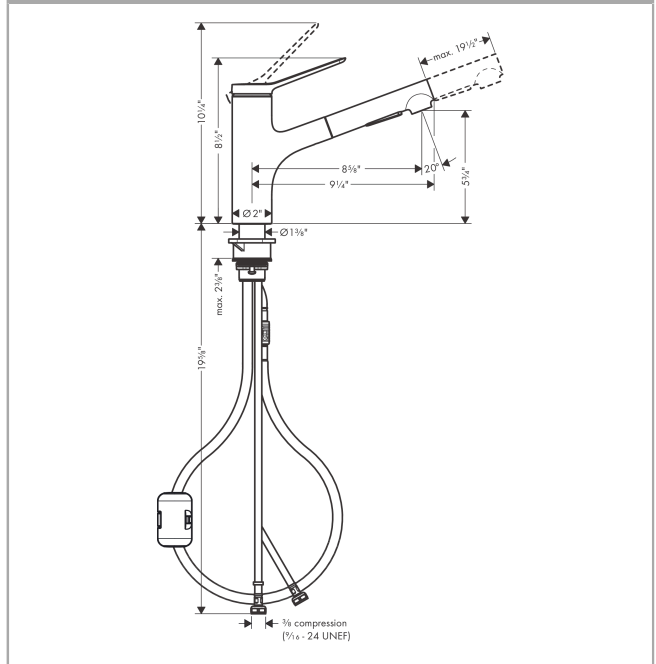

Zesis

Kitchen Faucet, 2-Spray Pull-Out, 1.75GPM

Finishes : **matte black** Part no. : **74800671**

Description

Features

- Projection: 140 mm
- Swivel range 150°
- Aerated spray, Needle spray
- Toggle spray diverter
- Deck mounted
- Flow: 1.75 GPM (6.6 L/Min)
- Ceramic cartridge
- 3/8" connections
- Integrated double backflow prevention
- Extension length Up to 30" (50cm)
- Single lever kitchen mixer, Connection hoses, Fastening set, Assembly instructions

Item details

List Price \$ 552.00

Technology

Design awards

Compliance

Product image

Scale drawing

Zesis
Kitchen Faucet, 2-Spray Pull-Out, 1.75GPM
 Finishes : **matte black** Part no. : **74800671**

Exploded drawing

Year of production: >10/21

Zesis

Kitchen Faucet, 2-Spray Pull-Out, 1.75GPM

Finishes : **matte black** Part no. : **74800671**

Spare parts list

Year of production: >10/21

Pos.	Description	Part no.	Price	PU
1	handle	94390670	-	1
2	screw cover	93735610	-	1
3	hollow set screw M5x5	98446000	-	1
4	flange	94388670	-	1
5	nut	94389000	-	1
6	O-ring 41x2	98212000	-	1
7	cartridge, assy	93895000	-	1
8	seal	95008000	-	1
9	filter	97735000	-	1
10	O-ring 18x1,5	98231000	-	1
12	aerator cpl.	94472001	-	1
13	service tool	95910000	-	1
14	adapter for cartridge	95911000	-	1
15	O-Ring 30x2	98186000	-	1
16	O-ring 37x2	92115000	-	1
17	O-Ring 36x2,5	98190000	-	1
18	support	97523000	-	1
19	fixing set (Ø 34)	95049000	-	1
20	lever collar	97548000	-	1
21	weight	92500000	-	1
22	hose 1,25 m	95506000	-	1
23	connection hose 600 mm	92264000	-	1
25	connection hose 35½" M8x0,75 3/8"	94267001	-	1